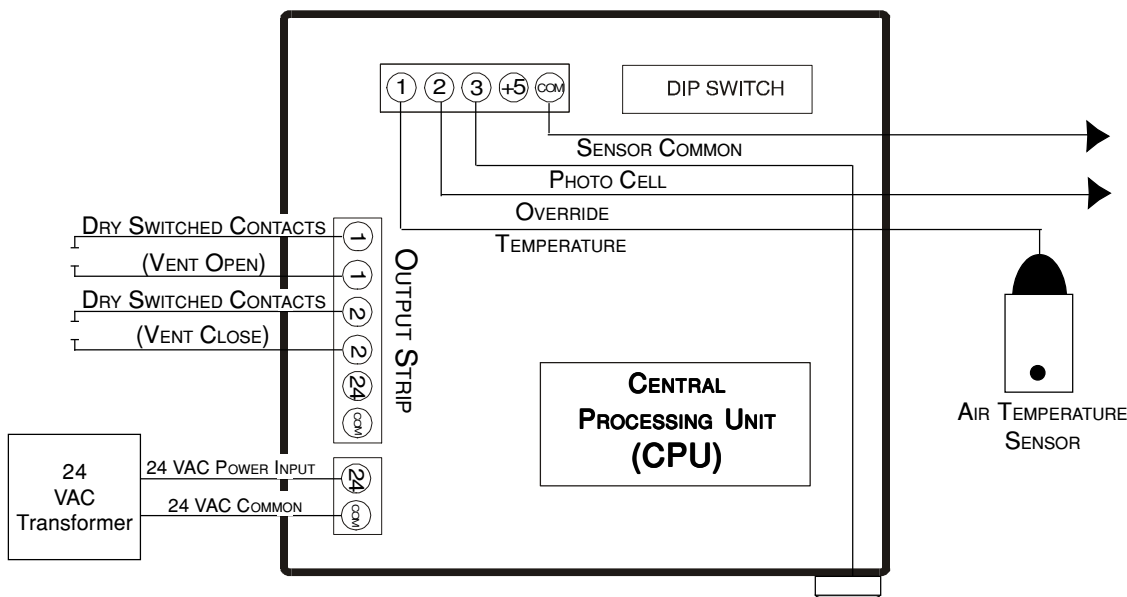

### VENT STAT SPECIFICATIONS

TEMPERATURE ACCURACY ± 1° F

1/2" LCD, °F OR °C SELECTABLE

INTERNAL TIMED STAGING

USER SELECTABLE DIFFERENTIAL

5.25" x 6.5" x 4.5"

CLEAR COVERED WEATHERPROOF ENCLOSURE

24VAC LOW VOLTAGE OPERATION